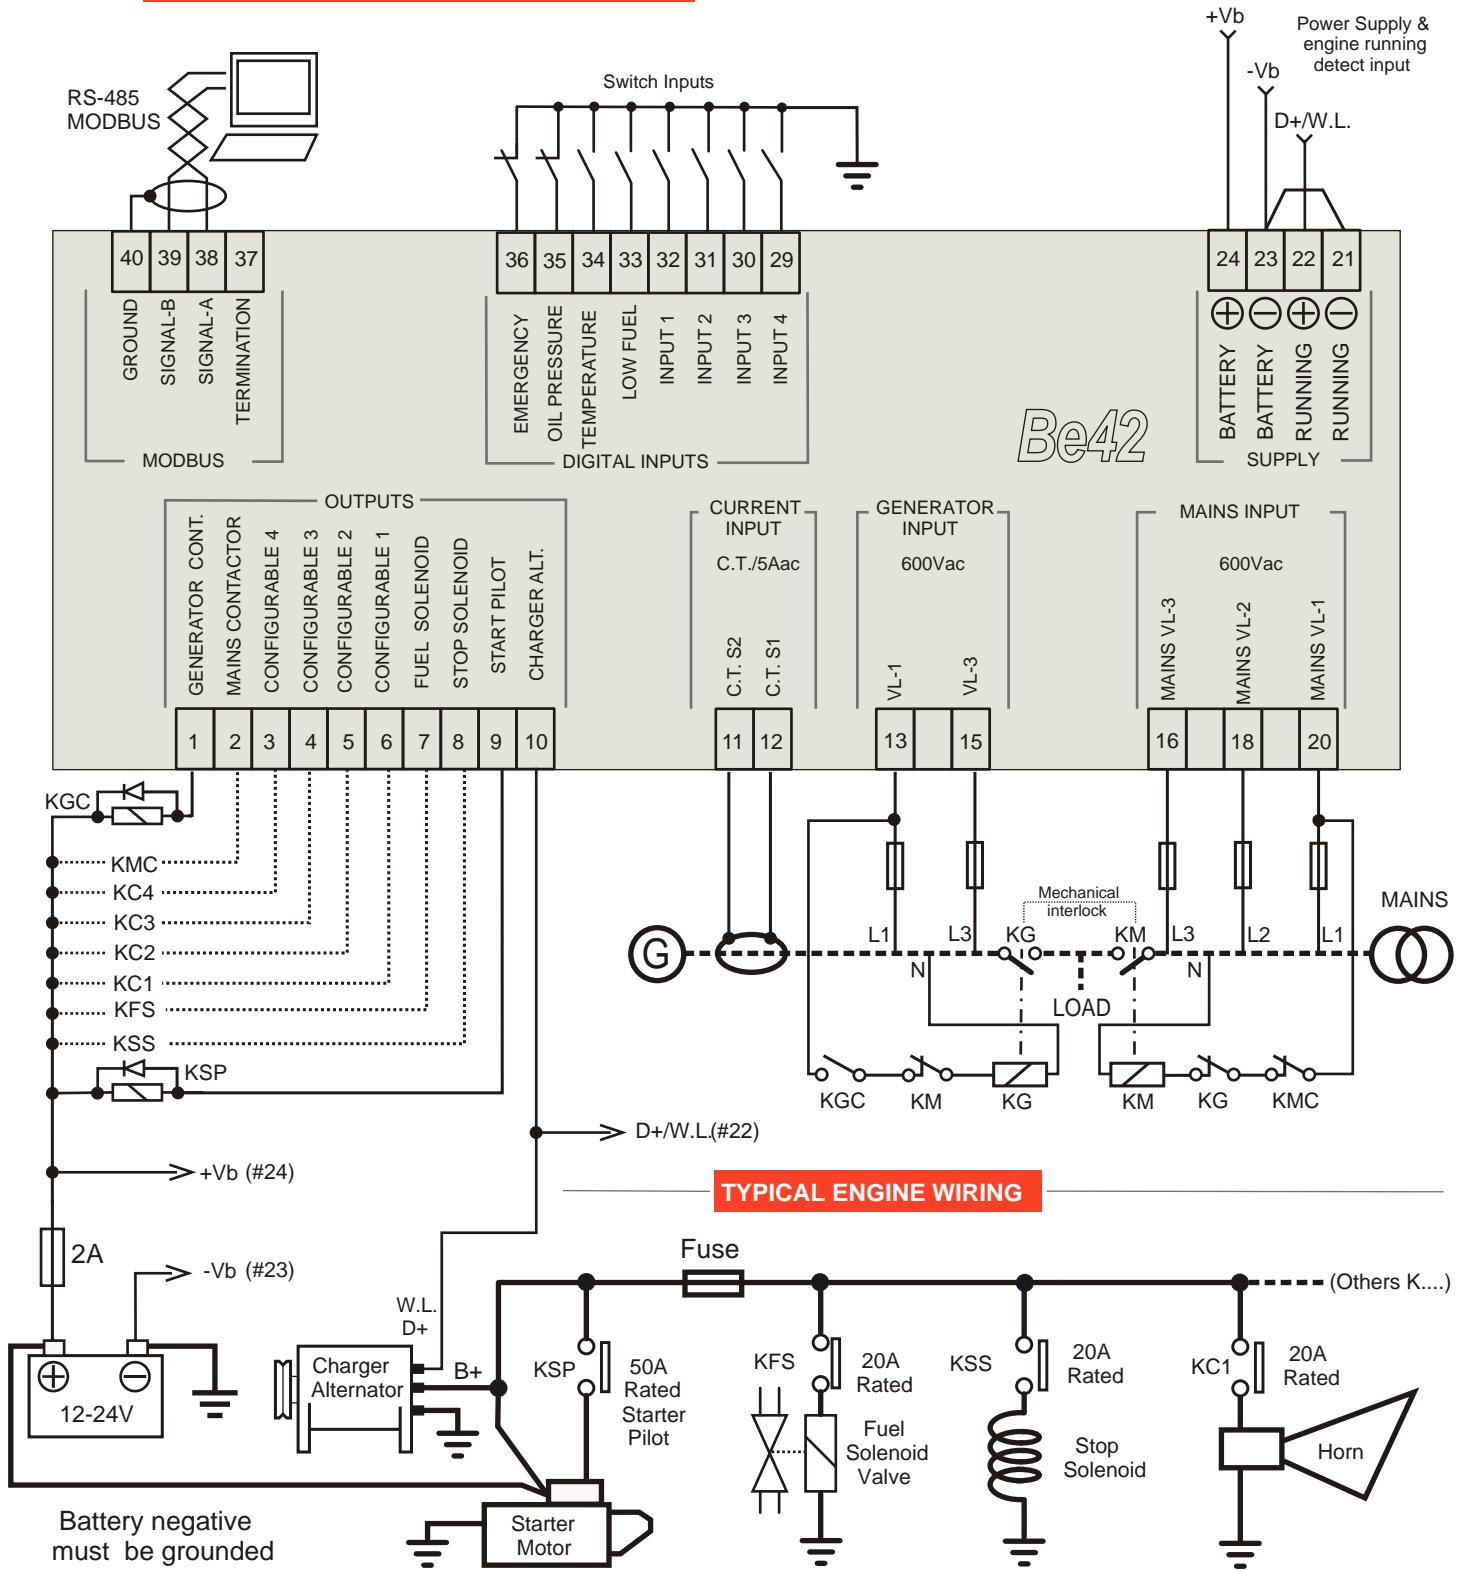

**Be42-N REAR VIEW & TYPICAL APPLICATION**

**TYPICAL ENGINE WIRING**

**BE42-N DIMENSIONS**

**MISCELLANEOUS**

- Shipping Dimensions: 130x250x60mm
- Shipping Weight: 880Gr.
- Operating Temperature: -30°C/+70°C
- Performance Specs: NFPA-110
- Connectors: removable Plug & Socket
- Grounding: 1/4" Blade terminal