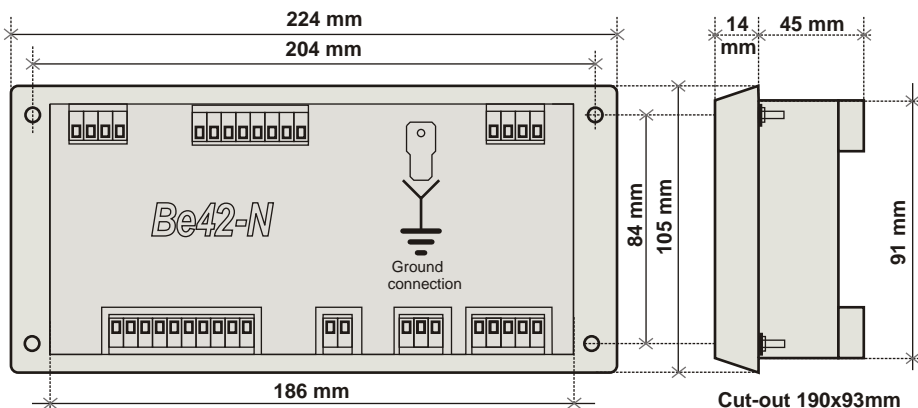

**Be42-N REAR VIEW & TYPICAL APPLICATION**

**TYPICAL ENGINE WIRING**

**BE42-N DIMENSIONS**

**MISCELLANEOUS**

- Shipping Dimensions: 130x250x60mm
- Shipping Weight: 880Gr.
- Operating Temperature: -30°C/+70°C
- Performance Specs: NFPA-110
- Connectors: removable Plug & Socket
- Grounding: 1/4" Blade terminal